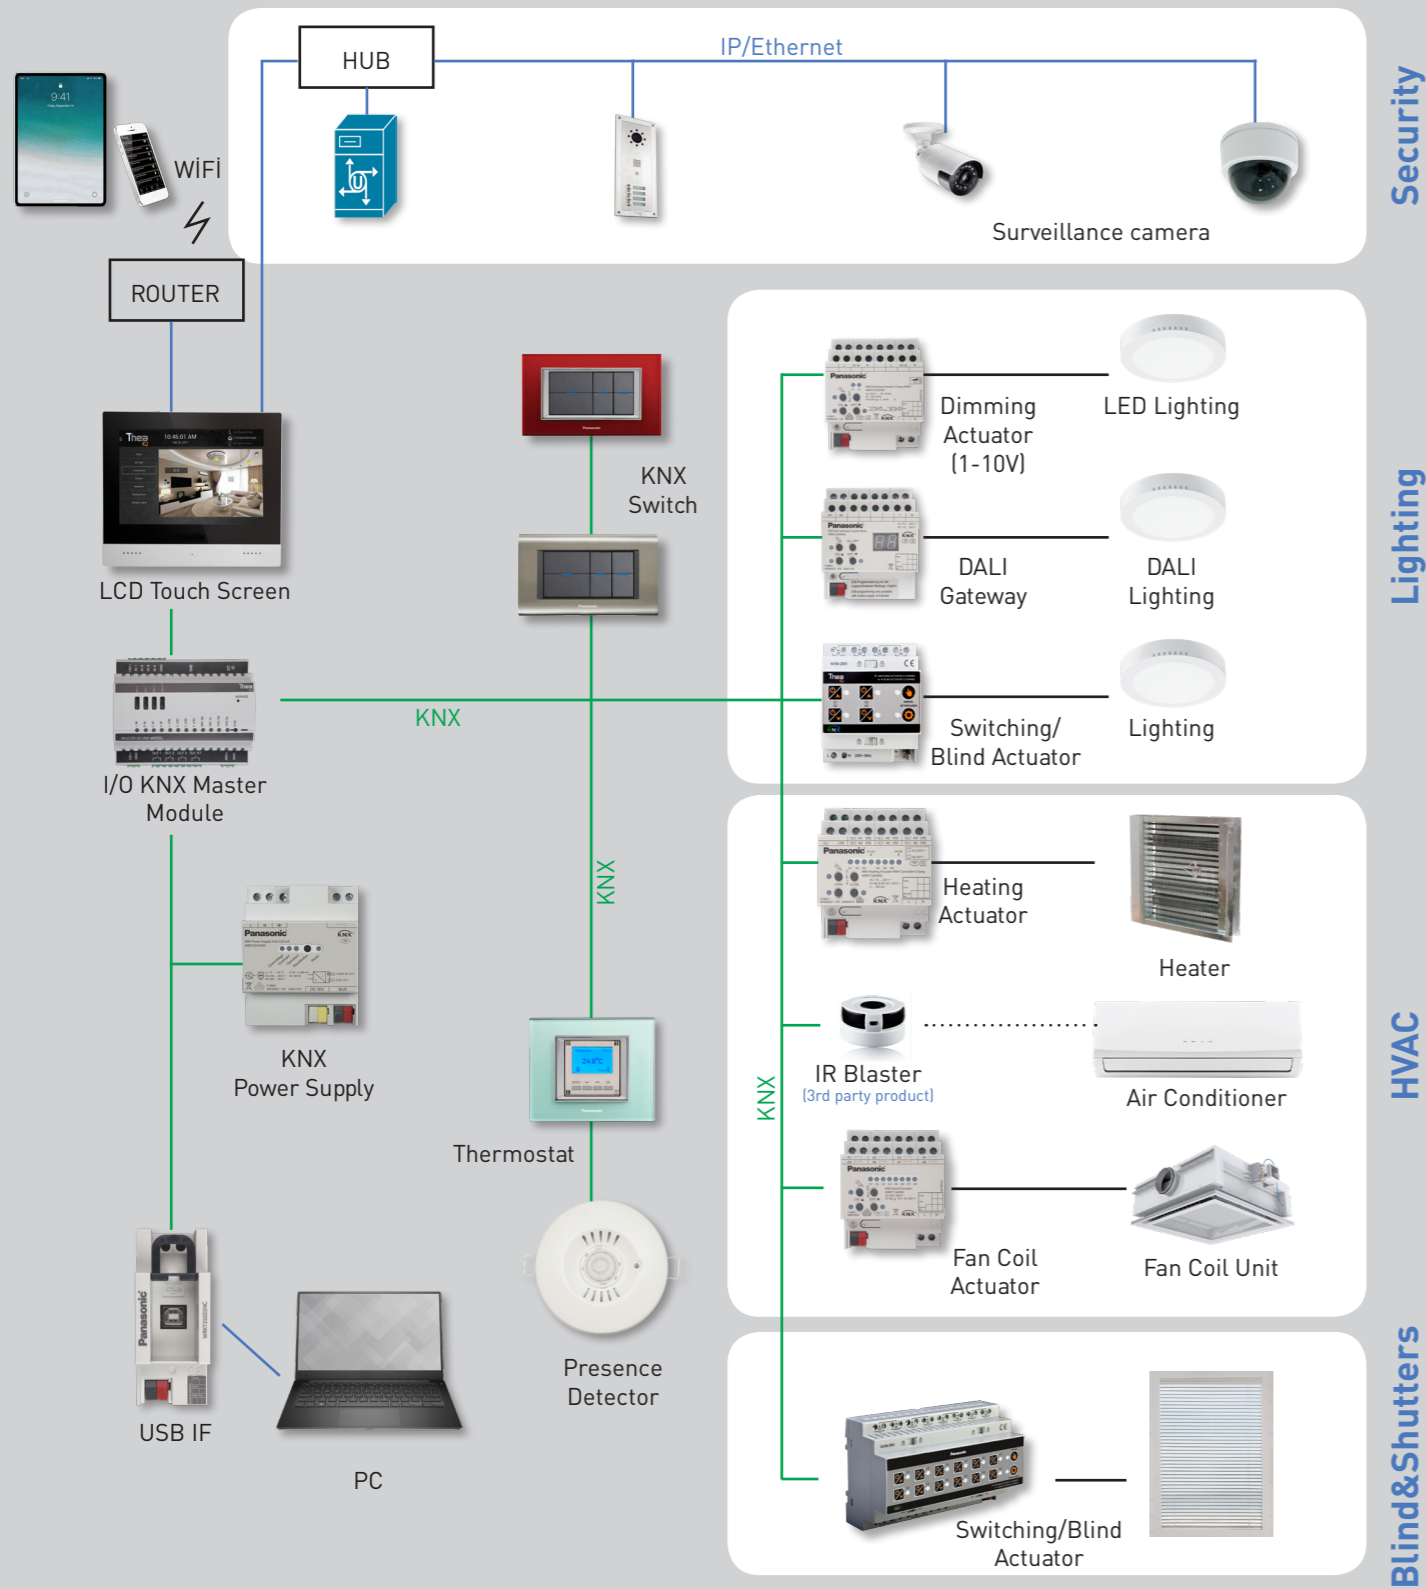

## Lighting Control

With a single touch, you may separately control each lighting at your home.

- All on and off
- Dimming control
- Scene lighting
- Sensor controls
- Timer control

## HVAC\* Control

Thea IQ provides convenient environment all through out the season controlling heating, ventilation, and air conditioning system.

- Room temperature control
- Indoor air quality control
- Sensor control
- IR interface connection with room air conditioner systems

## Blind Control

Utilizing the ambient environment, shades and slats are automatically controlled using Thea IQ.

- Controls the natural lighting
- Scene control.
- Sensor and timer control

Create your own world with Panasonic Thea IQ...

# Thea IQ System Diagram

- ☀️ Illumination
- 📄 Roller Blind - Curtain
- 🏠 Security Systems
- 🌡️ Heating, Ventilation, Air Conditioning Control
- 📡 Monitoring Systems
- 🏠 Remote Access
- ☎️ Intercom

Security