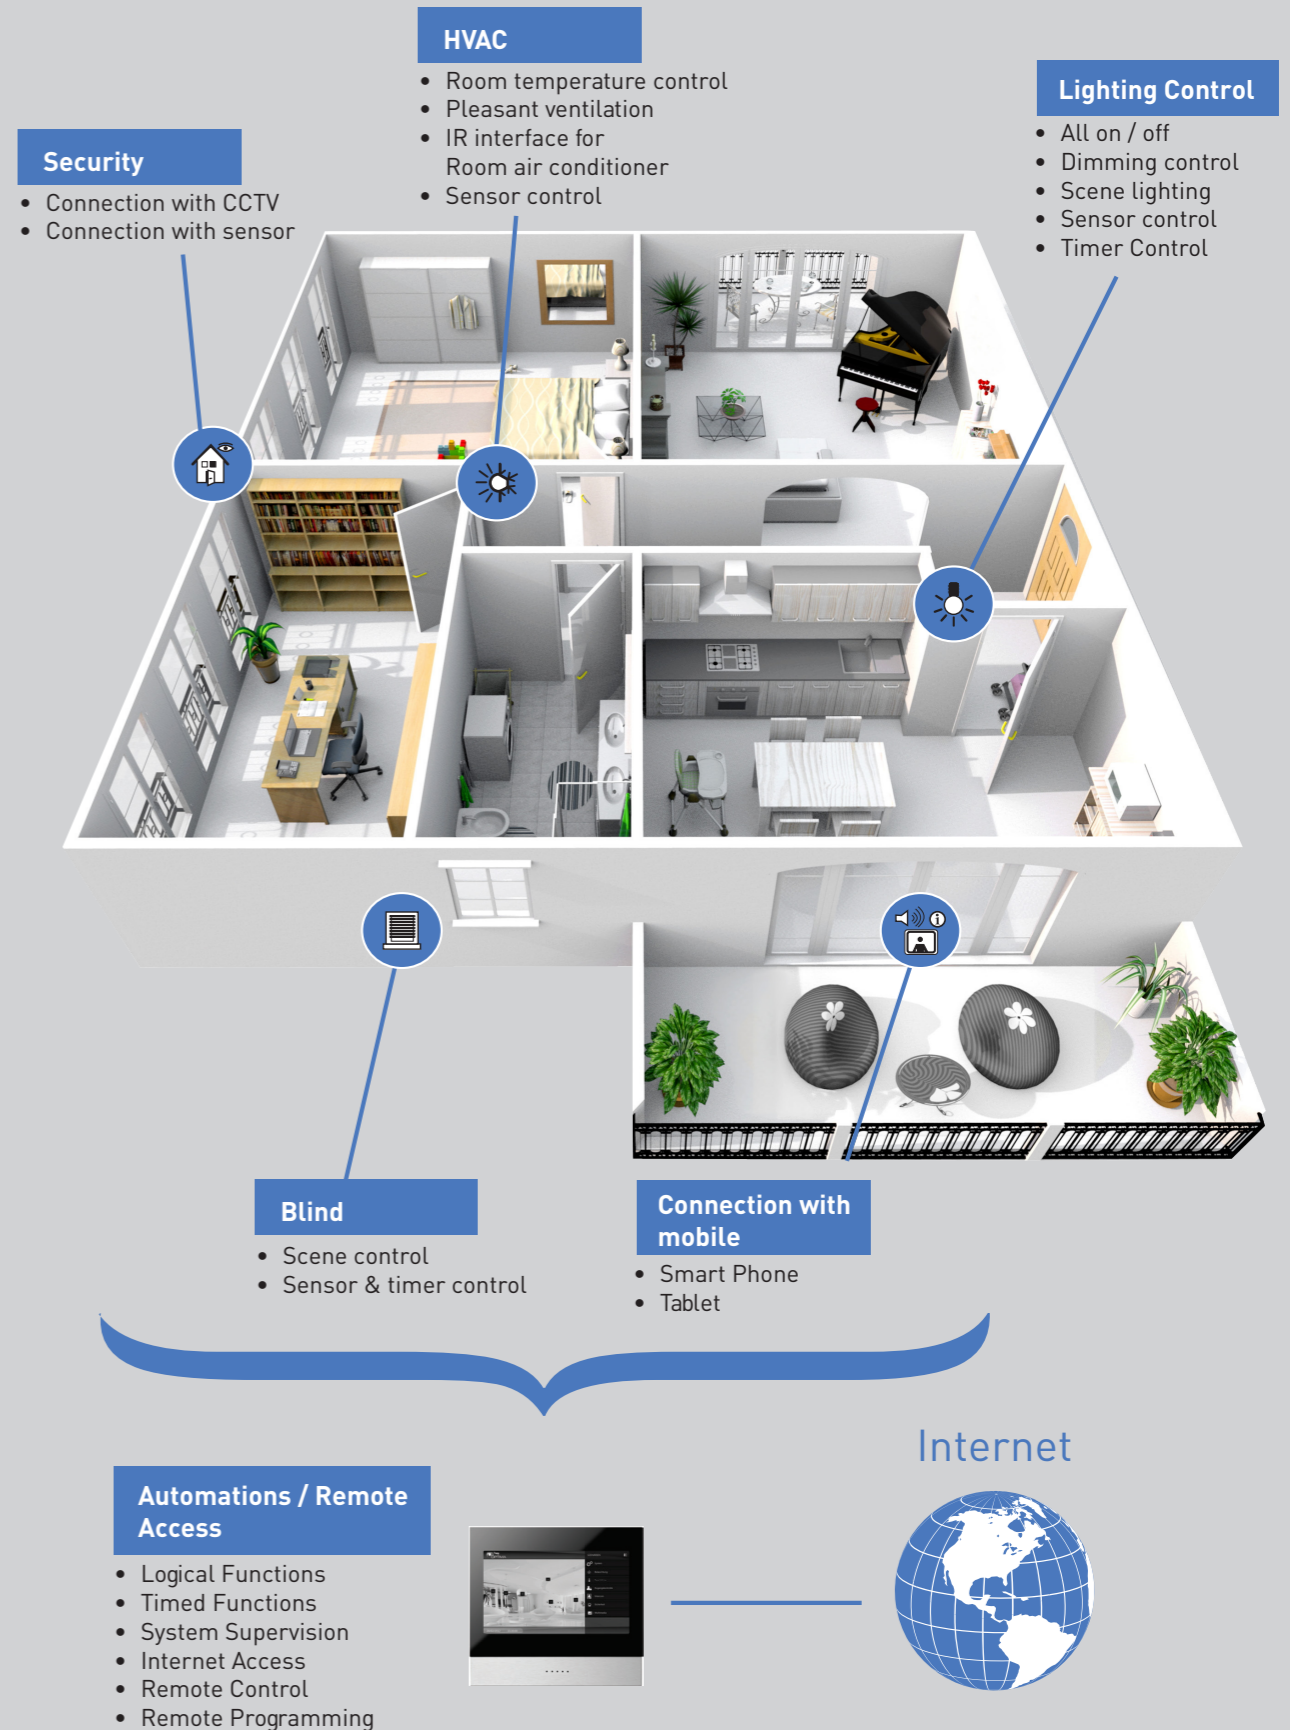

### Where do you see yourself in the future?

The home automation system, which you created with Thea IQ, is the backbone of your place. Thanks to Thea IQ, you will be alerted in case of a problem in the house, and then you can respond to such a problem via your smartphone (internet) without going home. With its interface that you can install in your mobile phone or tablet devices, you may remotely connect to your panel, and perform control and imaging.

## Lighting Control

With a single touch, you may separately control each lighting at your home.

- All on and off
- Dimming control
- Scene lighting
- Sensor controls
- Timer control

## HVAC\* Control

Thea IQ provides convenient environment all through out the season controlling heating, ventilation, and air conditioning system.

- Room temperature control
- Indoor air quality control
- Sensor control
- IR interface connection with room air conditioner systems

## Blind Control

Utilizing the ambient environment, shades and slats are automatically controlled using Thea IQ.

- Controls the natural lighting
- Scene control.
- Sensor and timer control

Create your own world with Panasonic Thea IQ...